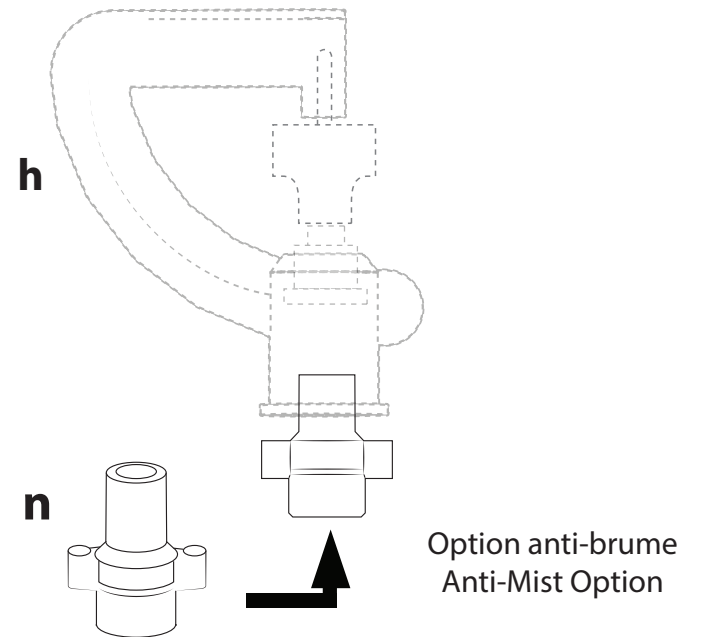

Seulement pour les modèles / Only for models IKS 11850600-J-O-J-2 et/and IKS 11850600-J-O-J-4
IKS 11850600-O-O-N-2 et/and IKS 11850600-O-O-N-4

3.