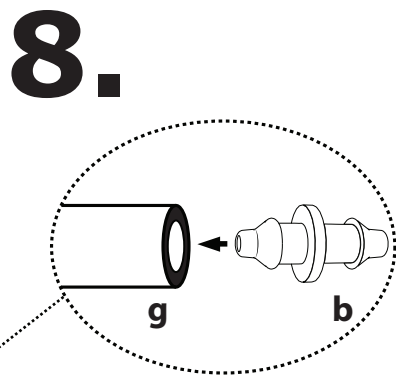

Product No.	Rod Length	Nozzle Product Code	Nozzle Color	Spinner & Spreader Color	Spinner & Spreader Product Code	Anti-Mist
IKS 11850600-B-J-2	2'	IS 11850100	Brown	Yellow	IS 11850306	No
IKS 11850600-B-J-4	4'	IS 11850100	Brown	Yellow	IS 11850306	No
IKS 11850600-G-B-2	2'	IS 11850109	Grey	Black(spinner)	IS 11850208	No
IKS 11850600-G-B-4	4'	IS 11850109	Grey	Black(spinner)	IS 11850208	No
IKS 11850600-J-O-J-2	2'	IS 11850106	Yellow	Orange(spinner)	IS 11850215	Yes
IKS 11850600-J-O-J-4	4'	IS 11850106	Yellow	Orange(spinner)	IS 11850215	Yes
IKS 11850600-O-O-N-2	2'	IS 11850108	Black	Orange(spinner)	IS 11850215	Yes
IKS 11850600-O-O-N-4	4'	IS 11850108	Black	Orange(spinner)	IS 11850215	Yes
IKS 11850600-V-V-2	2'	IS 11850104	Purple	Purple	IS 11850314	No
IKS 11850600-V-V-4	4'	IS 11850104	Purple	Purple	IS 11850314	No
IKS 11850600-V-V-N-2	2'	IS 11850102	Green	Black(spinner)	IS 11850208	Yes
IKS 11850600-V-V-N-4	4'	IS 11850102	Green	Black(spinner)	IS 11850208	Yes

Les étapes 4 et suivantes sont les mêmes pour tous les modèles de produits.

Step 4 is the same for all product models.

4.

5.

6.

**11.**

**12.**